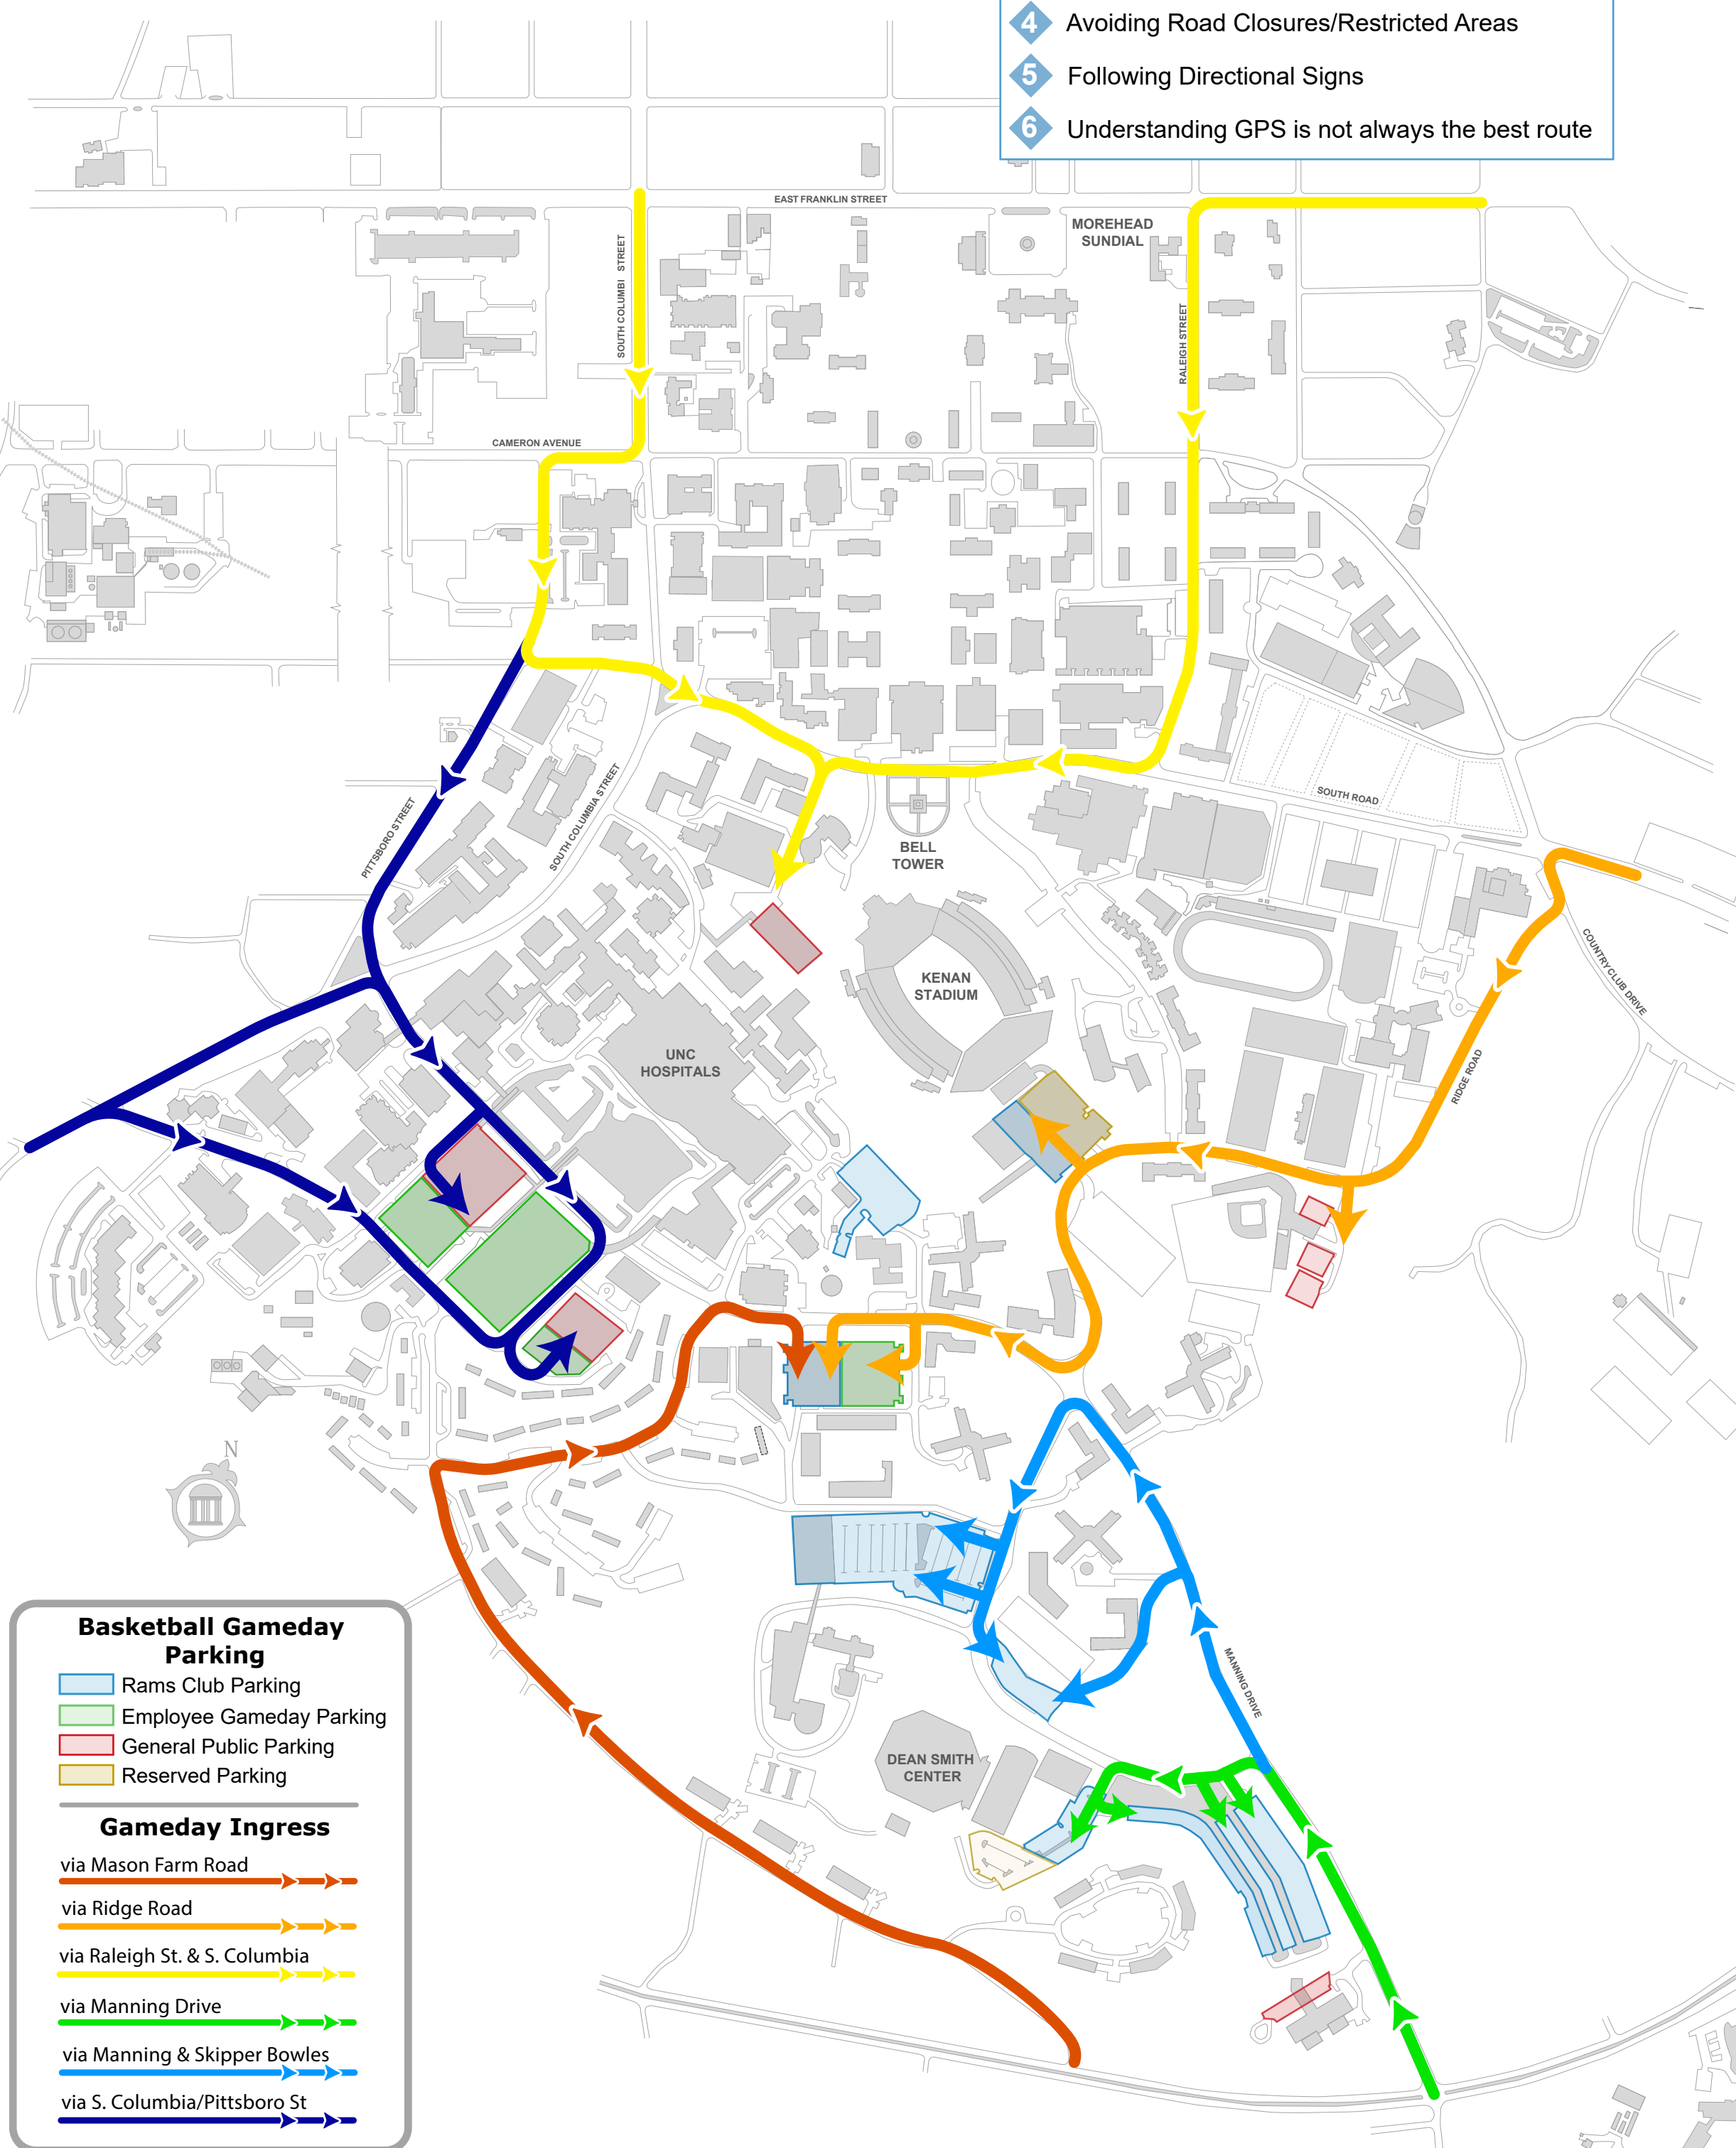

Recommended Basketball Parking Ingress

To get to parking lots, your fastest route will be:

- 1 In the direction the traffic officers direct
- 2 From off campus roads closest to Permit Lot
- 3 Away from Central Campus
- 4 Avoiding Road Closures/Restricted Areas
- 5 Following Directional Signs
- 6 Understanding GPS is not always the best route

Basketball Gameday Parking

- Rams Club Parking
- Employee Gameday Parking
- General Public Parking
- Reserved Parking

Gameday Ingress

- via Mason Farm Road
- via Ridge Road
- via Raleigh St. & S. Columbia
- via Manning Drive
- via Manning & Skipper Bowles
- via S. Columbia/Pittsboro St